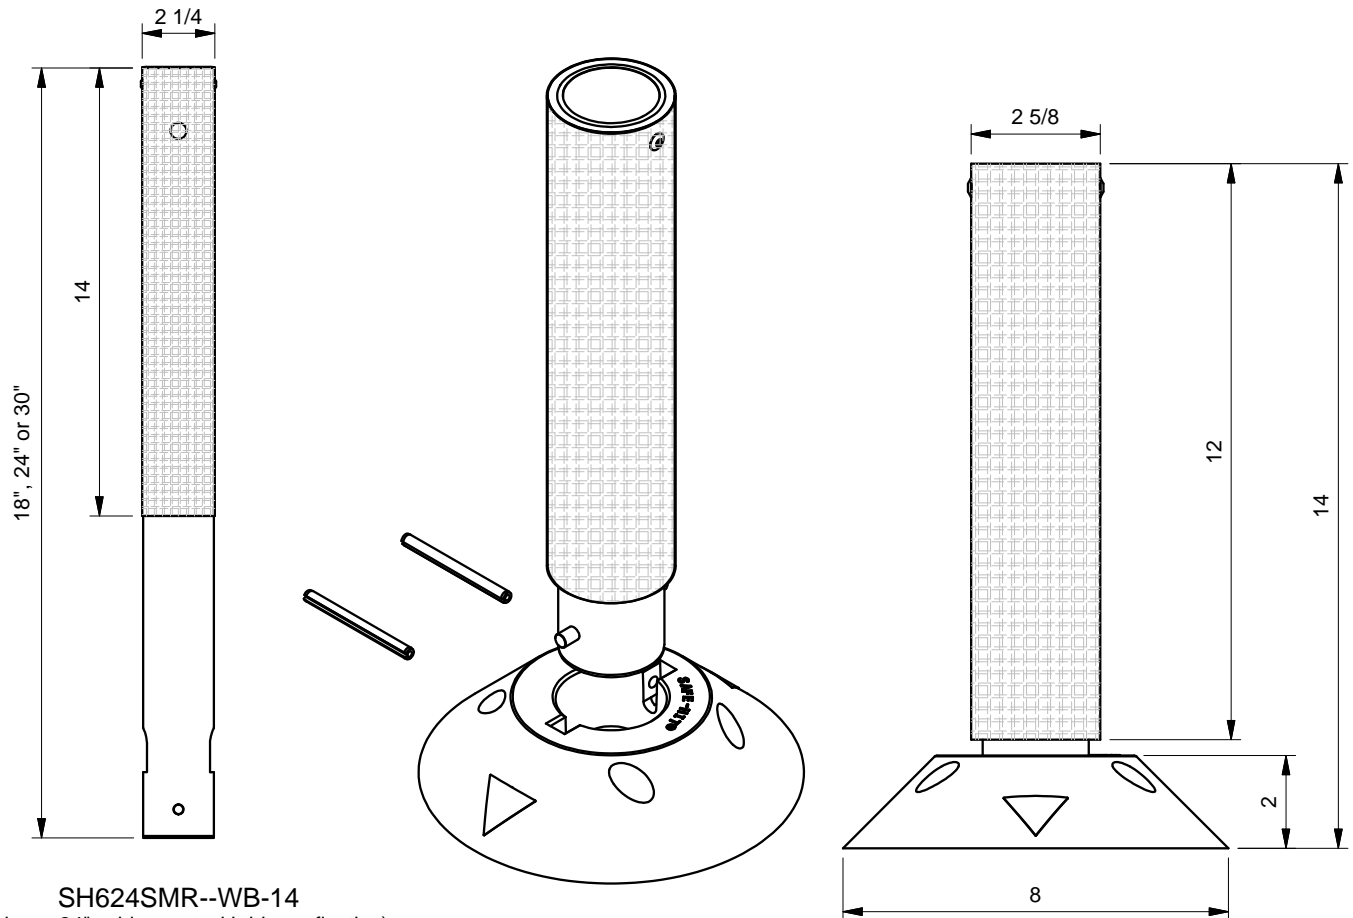

SAFE-HIT® L-853 AIRPORT MARKER, SURFACE MOUNT

PART NUMBER: SH614SMR--WB-12

(Taxiway Marker, White Post with Blue Reflective)

POST MATERIAL: POLYETHYLENE

RETRO-REFLECTIVE MATERIAL: MEETS ASTM D4956 TYPE IV

OPTIONS:

- POST COLOR:

WHITE, LIGHT GRAY, DARK GRAY

- RETRO-REFLECTIVE MATERIAL COLOR:

WHITE, BLUE, RED, GREEN

- MOUNTING BASE TYPE:

PIN LOCK (SMA), TWIST LOCK (SMT), SUB-LEVEL TWIST LOCK (SLT),
SUB-SURFACE TWIST LOCK (SST)

- CAP:

STANDARD RECESSED OR CONE BIRD ANTI-PERCH

- CERTIFIED TO FAA ADVISORY CIRCULAR AC 150/5345-39D

SH624SMR--WB-14

(taxiway, 24", white post with blue reflective)

Markers Also Available in 18", 24" & 30" Tall